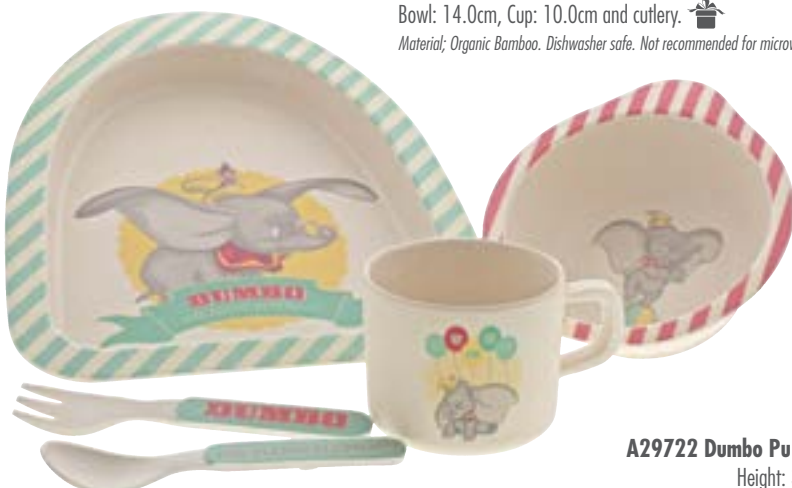

A29722 Dumbo Pu Bib (Set 2)
Height: 37.0cm 📦