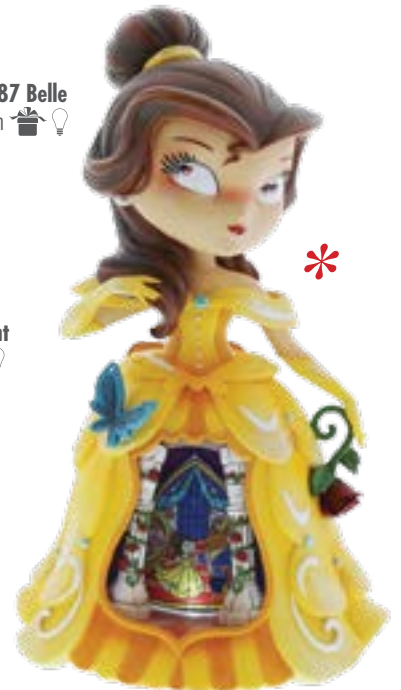

4058894 Mickey Mouse  
and Minnie Mouse  
Height: 16.0cm 📦

6001167 Pegasus  
Height: 10.0cm 📦

6001166 Centaurette  
Height: 17.0cm 📦

6001164 Sorcerer Mickey Mouse  
Height: 14.0cm 📦

6001165 Fantasia Brooms  
Height: 11.0cm 📦

4058885 Snow White  
Height: 23.0cm 🎁💡

4058890 Grumpy  
Height: 12.0cm 🎁

4058886 Evil Queen  
Height: 26.0cm 🎁💡

4058891 Dopey  
Height: 11.0cm 🎁

4058888 Aurora  
Height: 23.5cm 🎁💡

4058889 Maleficent  
Height: 27.0cm 🎁💡

4058887 Belle  
Height: 24.0cm 🎁💡

4058892 Lumiere  
Height: 11.5cm 🎁

4058893 Cogsworth  
Height: 10.0cm 🎁

6001670 Mrs Potts  
and Chip Set  
Height: 11.0cm 🎁

\* Diorama scene lights up with 3 x LR41/AG3 batteries included.

**6001671 Mary Poppins**  
 Height: 25.0cm 🎁🎵💡  
*Carousel rotates and plays musical tune: Jolly Holiday.*

**6001672 Penguin Waiter Set**  
 Height: 12.0cm 🎁

**6001037 White Rabbit**  
 Height: 10.0cm 🎁