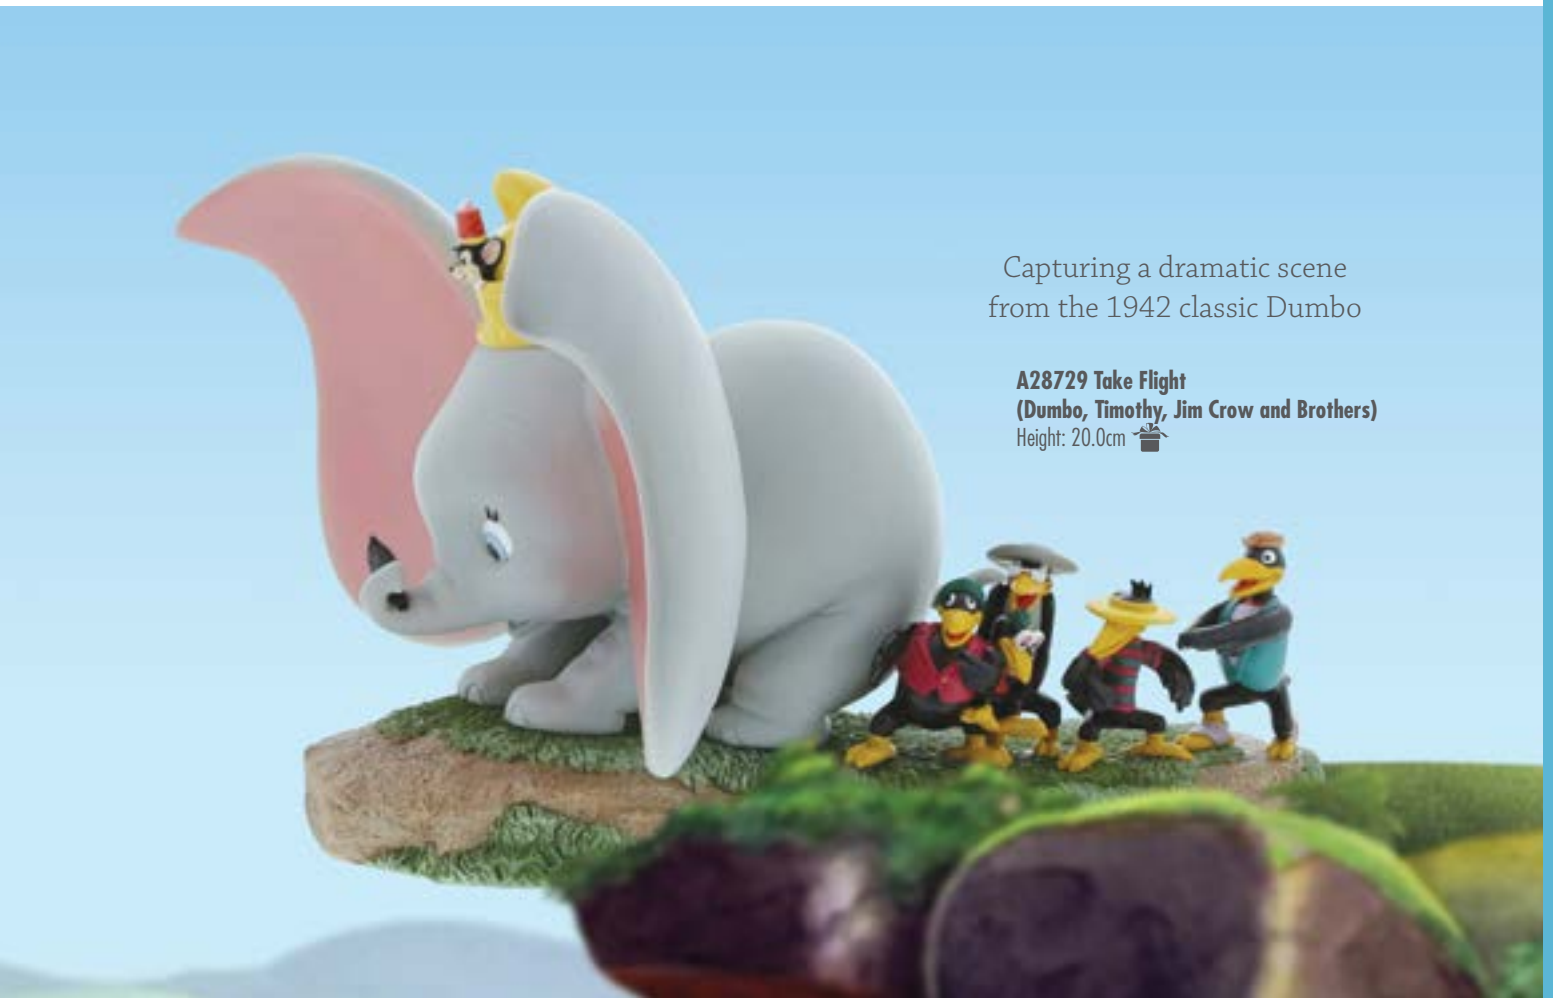

**A29353 Mighty King (The Lion King)**  
Height: 11.0cm 🎁

*new*

**A28730 Pretty Flower  
(Bambi, Thumper and Flower)**  
Height: 17.0cm 📦

**A29296 Little Wooden Head  
(Pinocchio)**  
Height: 16.0cm 📦

A29295 Everyone  
Is Special  
(The Incredibles)  
Height: 17.0cm 🎁

A29031 Just Had To Meet (101 Dalmatians)  
Height: 19.0cm 🎁

Capturing a dramatic scene  
from the 1942 classic Dumbo

**A28729 Take Flight**  
**(Dumbo, Timothy, Jim Crow and Brothers)**  
Height: 20.0cm 

**A29484 Poohsticks (Classic Pooh)**  
Height: 14.0cm 

Mary Poppins the magical nanny who uses her magical powers to help the Bank family. This figurine captures the elegant Mary with her bottomless carpet bag and iconic parrot-head umbrella.