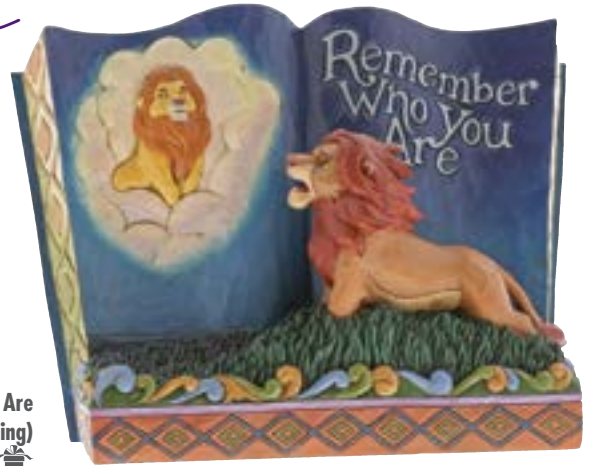

**4059729 The Greatest Honor is Having You as a Daughter (Storybook Mulan)**  
Height: 15.0cm 🎁

Disney  
**MULAN**

**A29506 Cinderella Treasure Keeper**  
Height: 18.0cm 🎁

**A29505 Ariel Treasure Keeper**  
Height: 16.0cm 🎁

**A29507 Aurora Treasure Keeper**  
Height: 17.0cm 🎁

**A29503 Belle Treasure Keeper**  
Height: 18.0cm 🎁

**A29504 Rapunzel Treasure Keeper**  
Height: 16.0cm 🎁

GENERAL

Disney  
THE  
LION KING

*new*

6001268 Preening Predator  
(Scar Figurine)  
Height: 22.5cm 📦

*new*

6001269 Remember Who You Are  
(Storybook The Lion King)  
Height: 19.0cm 📦

6000972 A Father's Pride  
(Simba and Mufasa)  
Height: 11.0cm 📦

4040432 Love at Pride Rock  
(Simba and Nala)  
Height: 15.5cm 📦