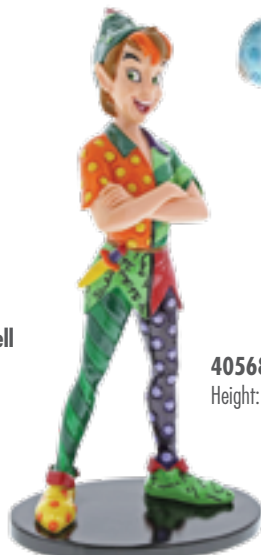

**4037546 Pluto**  
Height: 21.0cm 📦

**4059577 Steamboat Minnie Mouse**  
Height: 18.0cm 📦

**4059576 Steamboat Willie**  
Height: 18.0cm 📦

**4023844 Donald Duck**  
Height: 18.0cm 📦

**4051800 Uncle Scrooge**  
Height: 15.5cm 📦

**4049691 Huey, Dewey and Louie**  
Height: 21.0cm 📦

**4046354 Pinocchio**  
75th Anniversary Piece  
Height: 20.5cm 🎁

**4055687 Dopey 80th Anniversary Piece**  
Height: 29.0cm 🎁

**4057163 Maleficent Dragon**  
Height: 27.0cm 🎁

**6001012 Darkwing Duck**  
Height: 20.0cm 🎁

**4050481 Eeyore**  
Height: 11.0cm 🎁

**4050482 Dumbo**  
Height: 15.0cm 🎁

**4058176 Dumbo Flying**  
Height: 19.0cm 🎁

**4058182 Tinker Bell on Flower**  
Height: 23.0cm 🎁

# MINI FIGURINES

*new*

**6001309 Eeyore with Butterfly**  
Height: 7.0cm 📦

**6001308 Pooh**  
Height: 9.0cm 📦

*new*

**4049378 Eeyore**  
Height: 7.0cm 📦

**4026296 Winnie the Pooh**  
Height: 6.5cm 📦

**4049373 Minnie Mouse**  
Height: 8.0cm 📦