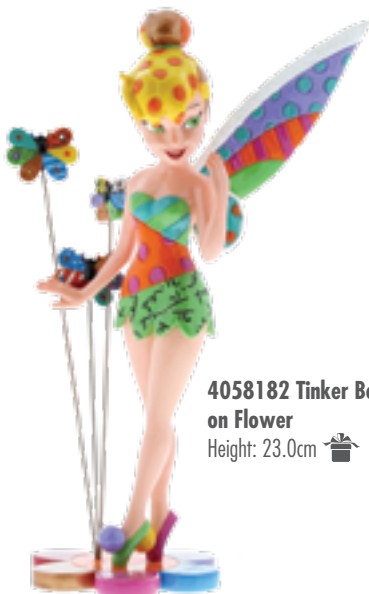

**4037546 Pluto**  
Height: 21.0cm 📦

**4059577 Steamboat Minnie Mouse**  
Height: 18.0cm 📦

**4059576 Steamboat Willie**  
Height: 18.0cm 📦

**4023844 Donald Duck**  
Height: 18.0cm 📦

**4051800 Uncle Scrooge**  
Height: 15.5cm 📦

**4049691 Huey, Dewey and Louie**  
Height: 21.0cm 📦

**4046354 Pinocchio**  
75th Anniversary Piece  
Height: 20.5cm 🎁

**4055687 Dopey 80th Anniversary Piece**  
Height: 29.0cm 🎁

**4057163 Maleficent Dragon**  
Height: 27.0cm 🎁

**6001012 Darkwing Duck**  
Height: 20.0cm 🎁

**4050481 Eeyore**  
Height: 11.0cm 🎁

**4050482 Dumbo**  
Height: 15.0cm 🎁

**4058176 Dumbo Flying**  
Height: 19.0cm 🎁

**4058182 Tinker Bell on Flower**  
Height: 23.0cm 🎁

# MINI FIGURINES

*new*

**6001309 Eeyore with Butterfly**  
Height: 7.0cm 📦

**6001308 Pooh**  
Height: 9.0cm 📦

*new*

**4049378 Eeyore**  
Height: 7.0cm 📦

**4026296 Winnie the Pooh**  
Height: 6.5cm 📦

**4049373 Minnie Mouse**  
Height: 8.0cm 📦