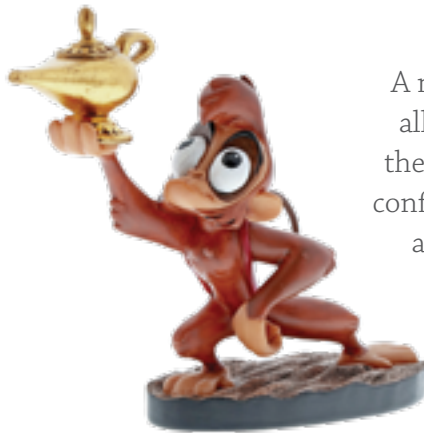

**A29484 Poohsticks (Classic Pooh)**  
Height: 14.0cm 

Mary Poppins the magical nanny who uses her magical powers to help the Bank family. This figurine captures the elegant Mary with her bottomless carpet bag and iconic parrot-head umbrella.

**A27976 Practically Perfect (Mary Poppins)**  
Height: 22.5cm 📦

**A27705 A King is Born (Rafiki and Simba)**  
Height: 16.0cm 📦

Unique variations are to be expected as each product is hand painted.

**A28789 Jungle Patrol (Hathi JR. and Mowgli)**  
Height: 5.0cm 📦

A mischievous thief with a love for all things valuable and shiny. Abu the monkey is Aladdin's best friend, confidante and loyal partner-in-crime and is depicted carrying the all-important magic lamp.

**A28076 Mischievous Thief (Abu)**  
Height: 11.0cm 📦

**A29032 Mr Rabbit Wait! (Alice in Wonderland)**  
Height: 18.5cm 📦

**A29030 Step In Time (Mary Poppins)**  
Height: 20.0cm 📦

**A28760 I Am Speed**  
**(Lightning McQueen Money Bank)**  
 Height: 10.0cm 📦